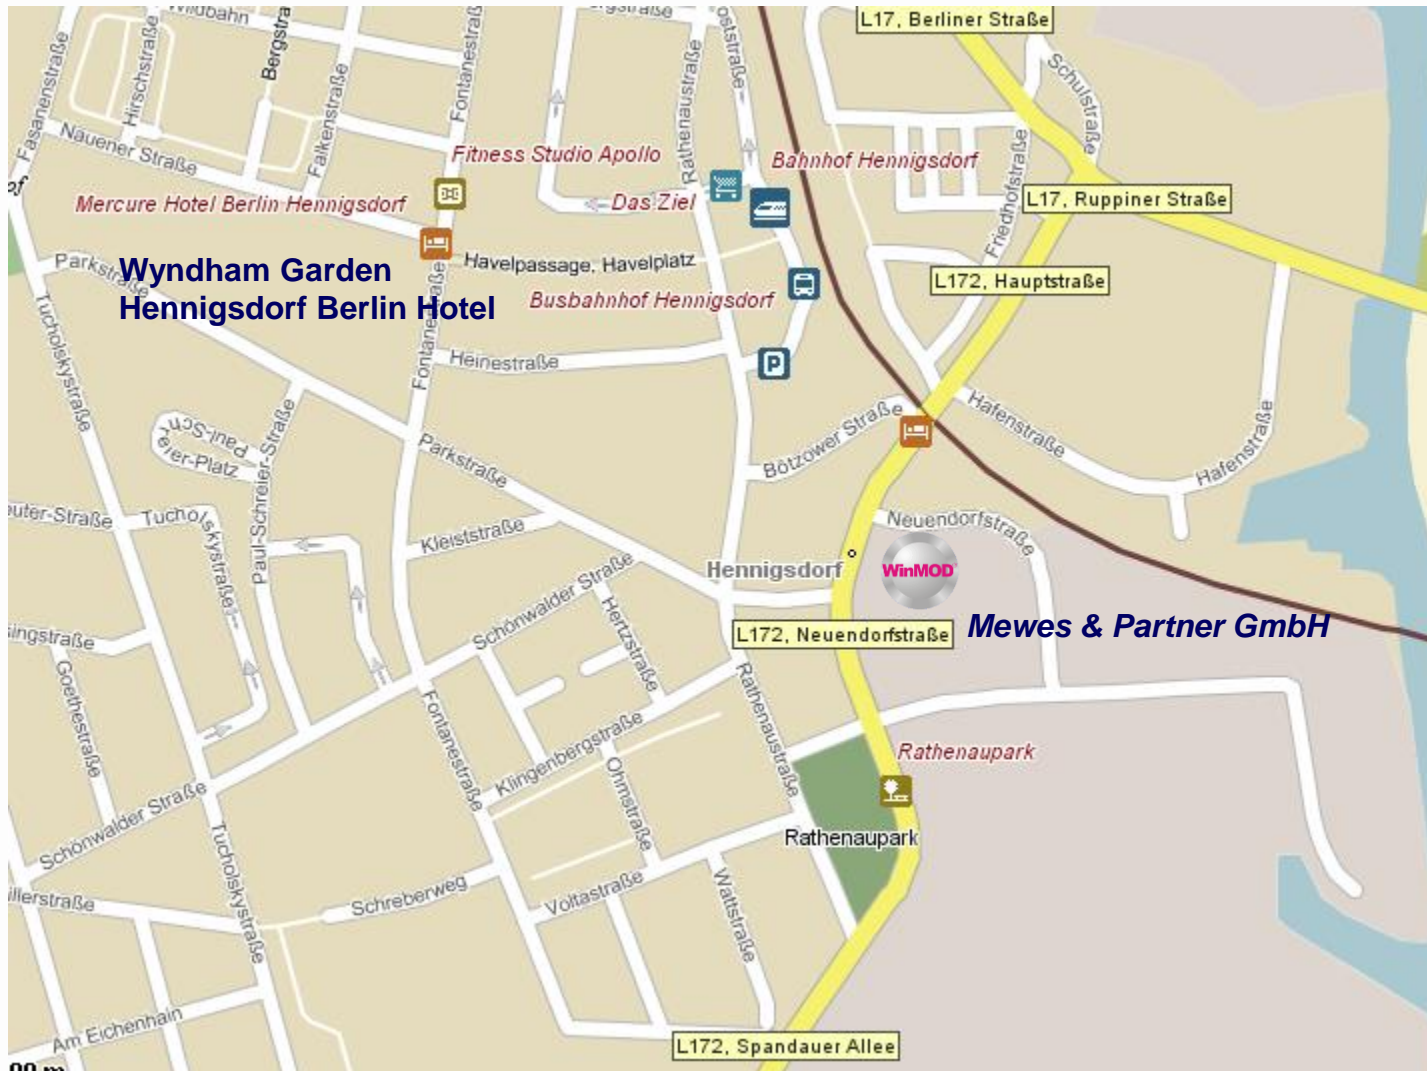

**Wyndham Garden
Hennigsdorf Berlin Hotel**
Fontanestraße 110
16761 Hennigsdorf

Mewes & Partner GmbH
Neuendorfstr. 15
16761 Hennigsdorf