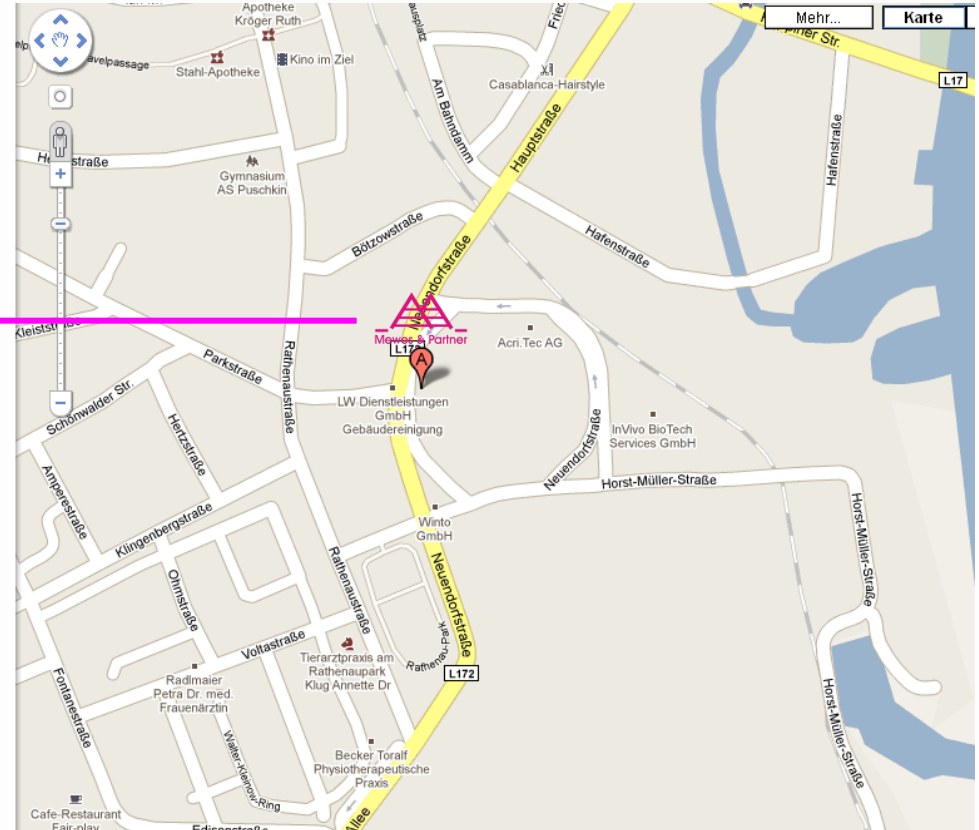

Our rooms for training courses are located in our WinMOD Kundencenter first floor, entry on the left

Mewes & Partner GmbH
Neuendorfstr. 15
D-16761 Hennigsdorf
Tel.: +49 (0)3302 / 2097-0
Fax: +49 (0)3302 / 2097-111
Web: <http://www.WinMOD.de>
E-Mail: Mewes & Partner GmbH